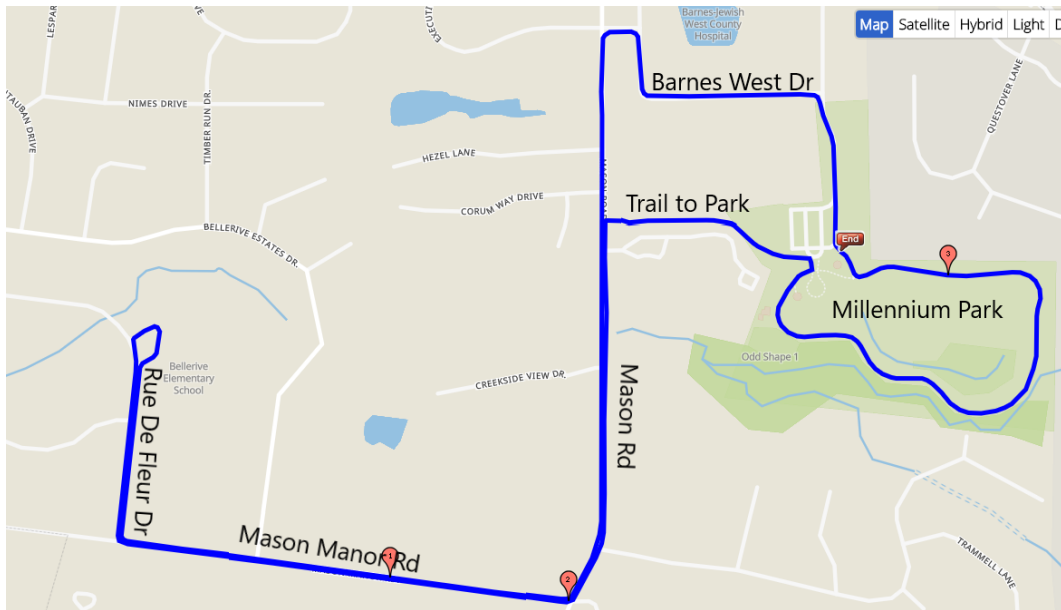

Heart to Heart 5K and 10K Race Route

(10K RACE WILL RUN THE 5K TWICE)

- ❖ Event parking is located at Millennium Park, 2 West Barnes Dr., Creve Coeur, MO 63141
- ❖ Please join us for awards and post-race snacks and beer after you finish.
- ❖ Mason road will be closed in both directions from 8:00 to 9:30 AM.

START: Millennium Park at 2 West Barnes Dr.

- ❖ North to Barnes West Dr.
- ❖ Turn left onto Barnes West Dr.
- ❖ Turn right on Barnes West Dr.
- ❖ Turn left to Mason Rd.
- ❖ Head South on Mason Rd.
- ❖ Turn right onto Mason Manor Rd.
- ❖ Turn right onto Rue De Fleur Dr.
- ❖ Turn around at Belle Reve Elementary School
- ❖ Head South on Rue De Fleur Dr.
- ❖ Turn left on Mason Manor Rd.
- ❖ Turn left on Mason Rd. heading North
- ❖ Turn right on the paved trail to Millennium Park
- ❖ Take the loop around Millennium Park to the finish line