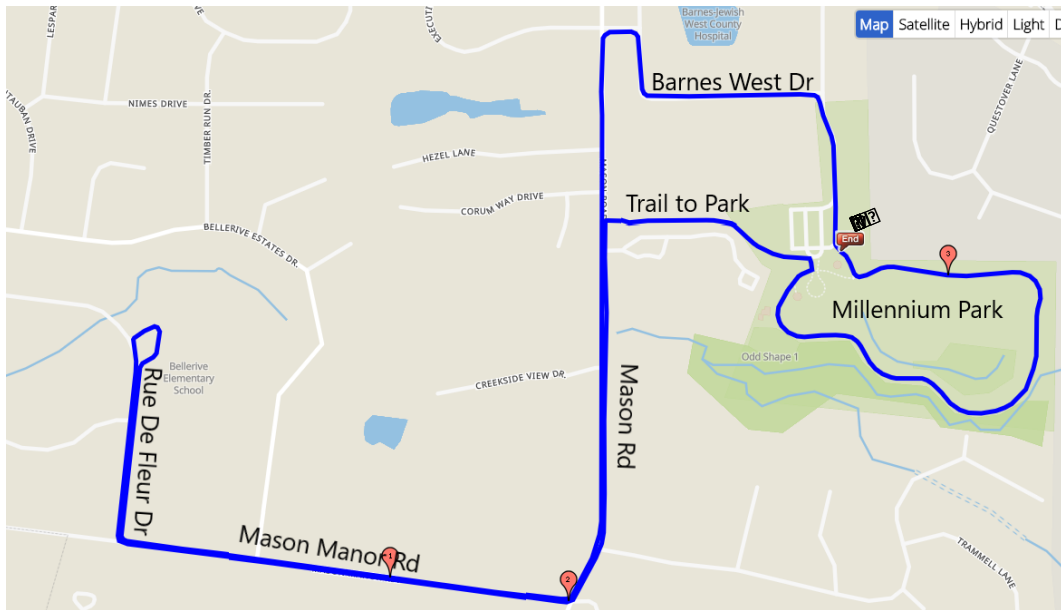

Heart to Heart 5K and 10K Race Route

(10K RACE WILL RUN THE 5K TWICE)

- ❖ Event parking is located at Millennium Park, 2 West Barnes Dr., Creve Coeur, MO 63141
- ❖ Please join us for awards and post-race snacks and beer after you finish.
- ❖ Mason road will be closed in both directions from 8:00 to 9:30 AM.

START: Millennium Park at 2 West Barnes Dr.

- ❖ North to Barnes West Dr.
- ❖ Turn left onto Barnes West Dr.
- ❖ Turn right on Barnes West Dr.
- ❖ Turn left to Mason Rd.
- ❖ Head South on Mason Rd.
- ❖ Turn right onto Mason Manor Rd.
- ❖ Turn right onto Rue De Fleur Dr.
- ❖ Turn around at Belle Reve Elementary School
- ❖ Head South on Rue De Fleur Dr.
- ❖ Turn left on Mason Manor Rd.
- ❖ Turn left on Mason Rd. heading North
- ❖ Turn right on the paved trail to Millennium Park
- ❖ Take the loop around Millennium Park to the finish line